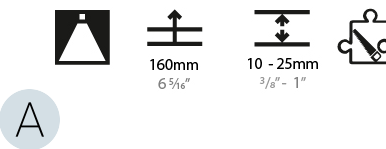

GENERAL

Series: Glorious
Subseries: Glorious Victory
Brand: Prolicht
Division: Architectural
Mounting Type: Recessed
Mounting Location: Ceiling
Subcategory: Ambient

PHYSICAL

Shape: Abstract
Length (mm): 1121
Length (in): 44 1/8
Width (mm): 1121
Width (in): 44 1/8
Height (mm): 150
Height (in): 5 7/8
Min. Recessing Depth (mm): 160
Min. Recessing Depth (in): 6 5/16
Light Distribution: Direct
Weight (kg): 13.609
Weight (lbs): 29.94
Diffuser: PMMA - Opal or Micro-Prism
Fixture Finish: SSR / BKV / CWI / CRY / HAB / LAG / UFT / ITA / RUA / RUR / MIC / FTG / MYG / TWT / LOD / PUS / FRO / FUP / KIA / POP / BLS / SPG / MEY / GOH / GUM / CHC / COM / ABZ / JAG / OBR / MOS / ROR
Fixture Material: Aluminum

ELECTRICAL

Lamp Type: LED (Zhaga Standard)
Input Wattage (W): 45
Total Output Wattage (W): 36 / 28.8 (3500K)
Dimming: Non-Dimming / Phase Dimming (120Vac only) / 0-10V Dimming
Driver Included: Yes
Driver Location: Integrated
Driver Type: Constant Current - 120 / 277Vac
Driver Class: Class 2
Input Voltage (V): 120 - 277
Constant Current (MA): 350 / 900 (3500K)

LED

Color Temperature (°K): 3000 / 3500 / 4000
Max. Delivered Lumen (lm): 4150 / 4302 / 4390
CRI: >80 CRI
Efficiency (%): 65
Lamp Life (hrs): 50000

OPTICAL

RATINGS AND CERTIFICATIONS

Certified By: Certified for North American Standards
IP rating: IP20