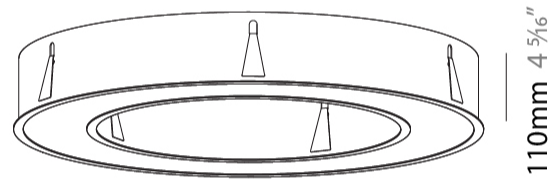

GENERAL

Series: Glorious
 Subseries: Glorious
 Brand: Prolicht
 Division: Architectural
 Mounting Type: Recessed
 Mounting Location: Ceiling
 Subcategory: Ambient

PHYSICAL

Shape: Round
 Diameter (mm): 970
 Diameter (in): 38 ³/₁₆
 Height (mm): 110
 Height (in): 4 ⁵/₁₆
 Min. Recessing Depth (mm): 120
 Min. Recessing Depth (in): 4 ³/₄
 Light Distribution: Direct
 Weight (kg): 11.164
 Weight (lbs): 24.61
 Diffuser: [PMMA - Opal or Micro-Prism](#)
 Fixture Finish: [SSR / BKV / CWI / CRY / HAB / LAG / UFT / ITA / RUA / RUR / MIC / FTG / MYG / TWT / LOD / PUS / FRO / FUP / KIA / POP / BLS / SPG / MEY / GOH / GUM / CHC / COM / ABZ / JAG / OBR / MOS / ROR](#)
 Fixture Material: Aluminum
 Cut-out Measurements: 960mm / 37 13/16" x 640mm / 25 3/16"

Ø 628mm 24 3/4"

Ø 970mm 38 3/16 "

960mm x 640mm
37 13/16" x 25 3/16"

120mm
4 3/4"

10 - 15mm
3/8" - 9/16"

A37505-

PROJECT _____

TYPE _____